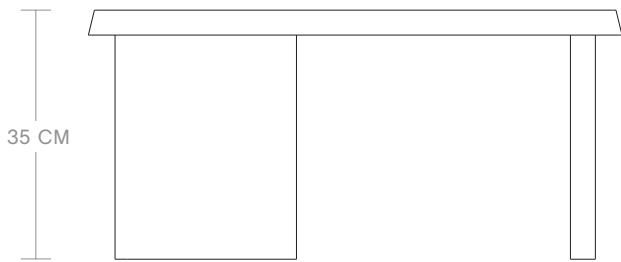

X+L 08 Side Table High
Technical Specification Sheet

+91 77603 29900
info@phantomhands.in
phantomhands.in

Phantom Hands

X+L 08 Side Table Low
Technical Specification Sheet

+91 77603 29900
info@phantomhands.in
phantomhands.in