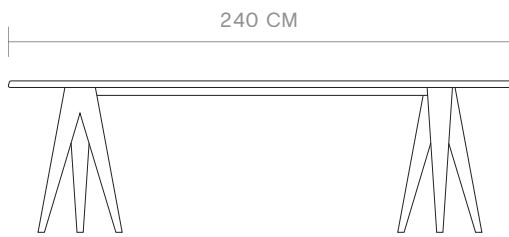

**Phantom
Hands**

X+L 06 Trestle Table
Technical Specification Sheet

+91 77603 29900
info@phantomhands.in
phantomhands.in

**Phantom
Hands**

X+L 06 Trestle Table
Technical Specification Sheet

+91 77603 29900
info@phantomhands.in
phantomhands.in