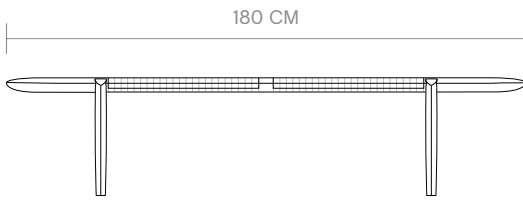

**Phantom
Hands**

Tangāli Bench
Technical Specification Sheet

+91 77603 29900
info@phantomhands.in
phantomhands.in

**Phantom
Hands**

Tangāli Bench (Compact)
Technical Specification Sheet

+91 77603 29900
info@phantomhands.in
phantomhands.in