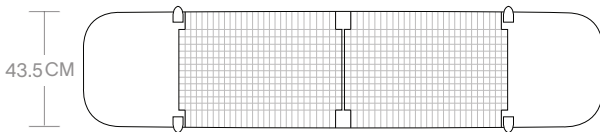

**Phantom
Hands**

Tangāli Bench
Technical Specification Sheet

+91 77603 29900
info@phantomhands.in
phantomhands.in

**Phantom
Hands**

Tangāli Bench (Compact)
Technical Specification Sheet

+91 77603 29900
info@phantomhands.in
phantomhands.in