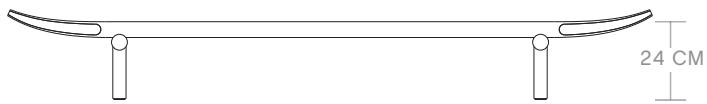

Nandi Day Bed
Technical Specification Sheet

+91 77603 29900
info@phantomhands.in
phantomhands.in

Phantom Hands

204 CM