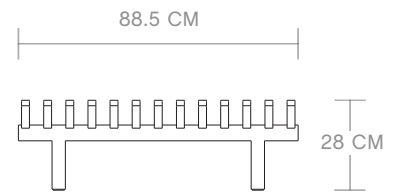

Nandi Day Bed
Technical Specification Sheet

+91 77603 29900
info@phantomhands.in
phantomhands.in

Phantom Hands

204 CM